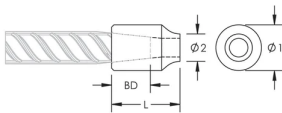

DETALLES ADICIONALES DEL PRODUCTO

Bar dimensions and weights listed may vary by region. Coupler sizes not shown may be available by special order. Contact your nVent LENTON representative for more information.

The design of the weld, the selection of electrode, and other relevant choices depend on the chemical and physical properties of the structural steel to which the couplers are welded. Engineers who design assemblies should adhere to all appropriate regulations.

Suffix "EE" has been added to some part numbers to clarify design version among regions.

DIAGRAMAS

ADVERTENCIA

Los productos nVent deben instalarse y usarse solo como se indica en las hojas de instrucciones y materiales de capacitación del producto nVent. Instruction sheets are available at www.nvent.com and from your nVent customer service representative. La instalación incorrecta, el mal uso, la aplicación incorrecta u otras fallas en el seguimiento completo de las instrucciones y advertencias de nVent pueden causar el mal funcionamiento del producto, daños a la propiedad, lesiones corporales graves y la muerte y/o anular la garantía.

Norteamérica

+1.800.753.9221

Opción 1: Atención al cliente

Opción 2: Soporte técnico

Europa

Países Bajos:

+31 800-0200135

Francia:

+33 800 901 793

Europa

Alemania:

800 1890272

Otros países:

+31 13 5835404