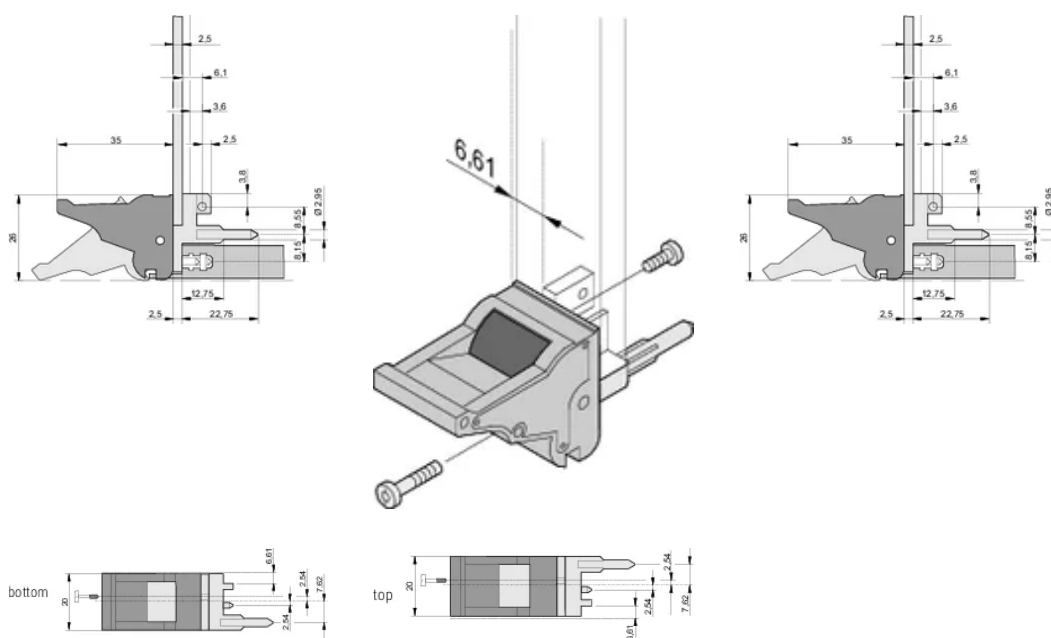

Grado de inflamabilidad: UL® 94V-0

Color: Gris

De conformidad con: EN 45545-2

Material: Policarbonato

Tipo de producto: Manija

Tipo: Insertor/extractor, 0,1" offset

Compatible con: Paneles frontales

Gross Weight: 2.413kg

DETALLES ADICIONALES DEL PRODUCTO

Por favor, ordene las pegs de codificación y el microswitch por separado.

DIAGRAMAS

ADVERTENCIA

Los productos nVent deben instalarse y usarse solo como se indica en las hojas de instrucciones y materiales de capacitación del producto nVent. Instruction sheets are available at www.nvent.com and from your nVent customer service representative. La instalación incorrecta, el mal uso, la aplicación incorrecta u otras fallas en el seguimiento completo de las instrucciones y advertencias de nVent pueden causar el mal funcionamiento del producto, daños a la propiedad, lesiones corporales graves y la muerte y/o anular la garantía.