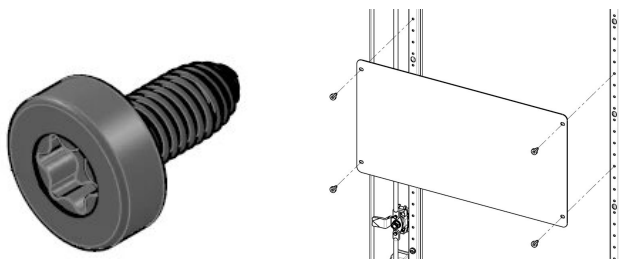

# Fixing Kit for Door Bar

## NÚMERO DE CATÁLOGO

**24630-277**

For variable assembly of panels or cables on the door bars of a Varistar CP cabinet

## CARACTERÍSTICAS

For variable assembly of panels or cables on the door bars