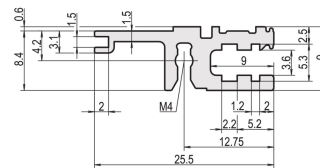

Riel horizontal, Trasero, Tipo L-VT, Luz, 1000 mm

NÚMERO DE CATÁLOGO

34560-601

Combinations of horizontal rails and side panels

	Aluminum 1	Aluminum 2	Aluminum 3	Aluminum 4
Aluminum 1	-	+	+	+
Aluminum 2	+	+	+	+
Aluminum 3	+	+	-	-
Aluminum 4	+	+	-	-

+ = can be combined - = combination not recommended

+ = suitable for direct mounting - = not suitable for direct mounting

Aluminum 1: 1000 mm, 1500 mm, 2000 mm
 Aluminum 2: 1000 mm, 1500 mm, 2000 mm
 Aluminum 3: 1000 mm, 1500 mm, 2000 mm
 Aluminum 4: 1000 mm, 1500 mm, 2000 mm