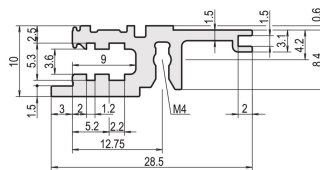

## NÚMERO DE CATÁLOGO

**34560-140**

Combinations of horizontal rails and side panels

	Light 1	Flexibel 2	Heavy 3 HP	Edgecut 4 HP
Standard rail	+	+	-	-
Light 1	+	+	+	+
Flexibel 2	+	+	+	+
Heavy 3 HP	+	+	+	+
Edgecut 4 HP	+	+	+	+