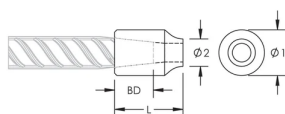

Diseñado para cumplir: AASHTO;ABNT NBR 8548:1984;ACI 318 Tipo 1 (rendimiento especificado del 125%);ACI 318 Tipo 2 (tracción especificada);ACI 349;ACI 359;AS3600

Cantidad del paquete: 30

DETALLES ADICIONALES DEL PRODUCTO

Bar dimensions and weights listed may vary by region. Coupler sizes not shown may be available by special order. Contact your nVent LENTON representative for more information.

The design of the weld, the selection of electrode, and other relevant choices depend on the chemical and physical properties of the structural steel to which the couplers are welded. Engineers who design assemblies should adhere to all appropriate regulations.

DIAGRAMAS

ADVERTENCIA

Los productos nVent deben instalarse y usarse solo como se indica en las hojas de instrucciones y materiales de capacitación del producto nVent. Instruction sheets are available at www.nvent.com and from your nVent customer service representative. La instalación incorrecta, el mal uso, la aplicación incorrecta u otras fallas en el seguimiento completo de las instrucciones y advertencias de nVent pueden causar el mal funcionamiento del producto, daños a la propiedad, lesiones corporales graves y la muerte y/o anular la garantía.

Norteamérica

+1.800.753.9221

Opción 1: Atención al cliente

Opción 2: Soporte técnico

Europa

Países Bajos:

+31 800-0200135

Francia:

+33 800 901 793

Europa

Alemania:

800 1890272

Otros países:

+31 13 5835404