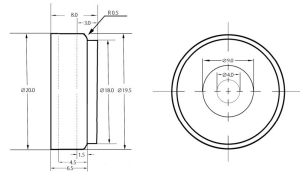

Kit de pie de goma para casos, versión tornillo

NÚMERO DE CATÁLOGO

20603-011

El pie de goma se puede montar en la cubierta inferior de un caso o chasis.

CARACTERÍSTICAS

Pie de goma, versión tornillo

El tornillo permite una fijación en una tuerca M4 o una boquilla en una chapa metálica

ATRIBUTOS DEL PRODUCTO

Tipo de producto: Pie

Tipo: Pie

Material: ABDOMINALES

Color: Negro

Cantidad del paquete: 4

Diámetro: 20mm

Grado de inflamabilidad: UL® 94V-0

Gross Weight: 0.012kg

Altura: 7.5mm

ADVERTENCIA

Los productos nVent deben instalarse y usarse solo como se indica en las hojas de instrucciones y materiales de capacitación del producto nVent. Instruction sheets are available at www.nvent.com and from your nVent customer service representative. La instalación incorrecta, el mal uso, la aplicación incorrecta u otras fallas en el seguimiento completo de las instrucciones y advertencias de nVent pueden causar el mal funcionamiento del producto, daños a la propiedad, lesiones