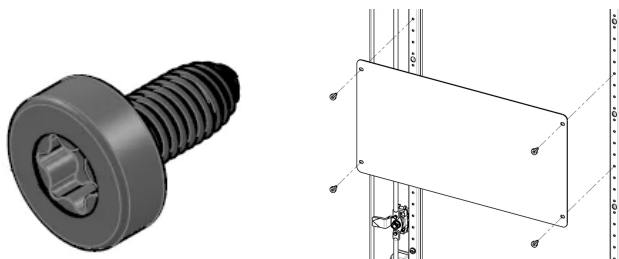

# Fixing Kit for Door Bar

## NÚMERO DE CATÁLOGO

**24630-277**

For variable assembly of panels or cables on the door bars of a Varistar CP cabinet

## CARACTERÍSTICAS

For variable assembly of panels or cables on the door bars