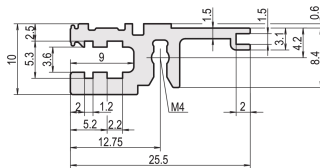

## NÚMERO DE CATÁLOGO

**34560-063**

Combinations of horizontal rails and side panels

		"4" can be combined, "2" combination not recommended			
		subrack 4U light	subrack 4U front	subrack 4U heavy	subrack 4U rugged
Subrack 4U	Subrack 4U light	+	+	+	+
	Subrack 4U front	+	+	+	+
Subrack 4U heavy	Subrack 4U light	+	+	-	-
	Subrack 4U front	+	+	-	-
Subrack 4U rugged		+	+	-	-