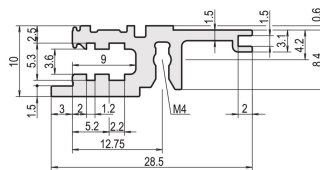

## NÚMERO DE CATÁLOGO

**34560-163**

Combinations of horizontal rails and side panels

	Light 1	Flexibel 2	Heavy 3 HP	Edgecut 4 HP
Standard rail	+	+	+	+
Standard rail	+	+	+	+
Standard rail	+	+	-	-
Standard rail	+	+	-	-