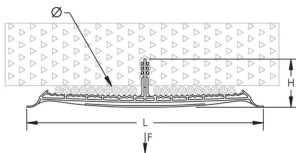

SPECIFICATIONS

DIAGRAMS

WARNING

nVent products shall be installed and used only as indicated in nVent's product instruction sheets and training materials. Instruction sheets are available at www.nvent.com and from your nVent customer service representative. Improper installation, misuse, misapplication or other failure to completely follow nVent's instructions and warnings may cause product malfunction, property damage, serious bodily injury and death and/or void your warranty.