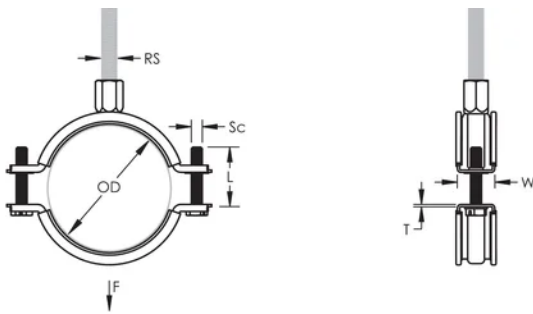

Longer ears position the screw farther from the hanger, improving tool clearance when the screw is tightened

Combination nut can be attached to M8 or M10 threaded rod, simplifying material handling

Screw length has been optimized to accommodate an increased pipe range, reducing inventory

## PRODUCT ATTRIBUTES

---

Article Number: 586306

Material: EPDM-SBR Rubber;Stainless Steel 316L (EN 1.4404)

Finish: Electropolished

Color: Black

Temperature: -50 to 110 °C

Outer Diameter (OD): 37 - 44 mm

Pipe Size: 1 1/4" Min

NB/DN: 32

Rod Size (RS): M8;M10

Width (W): 20 mm

Thickness (T): 1 mm

Screw Diameter (Sc): 6

Screw Length (L): 27mm

Static Load: 700N

## DIAGRAMS

---