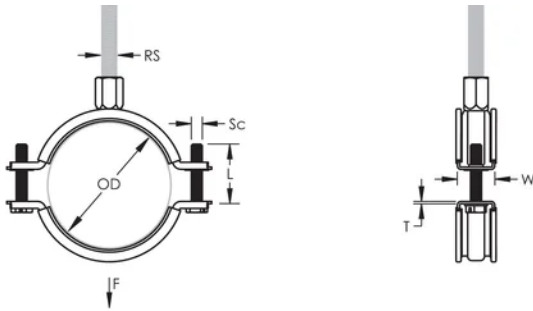

Combination nut can be attached to M8 or M10 threaded rod, simplifying material handling

Screw length has been optimized to accommodate an increased pipe range, reducing inventory

Category II noise reduction according to DIN EN ISO 3822-1

Finish: Electropolished

Color: Black

Temperature: -50 to 110 °C

Outer Diameter (OD): 128 - 138 mm

Rod Size (RS): M8;M10

Width (W): 23 mm

Thickness (T): 2 mm

Screw Diameter (Sc): 6

Screw Length (L): 37mm

Static Load: 1700N

ADDITIONAL PRODUCT DETAILS

Lining is EPDM rubber.

DIAGRAMS

WARNING

nVent products shall be installed and used only as indicated in nVent's product instruction sheets and training materials. Instruction sheets are available at www.nvent.com and from your nVent customer service representative. Improper installation, misuse, misapplication or other failure to completely follow nVent's instructions and warnings may cause product malfunction, property damage, serious bodily injury and death and/or void your warranty.