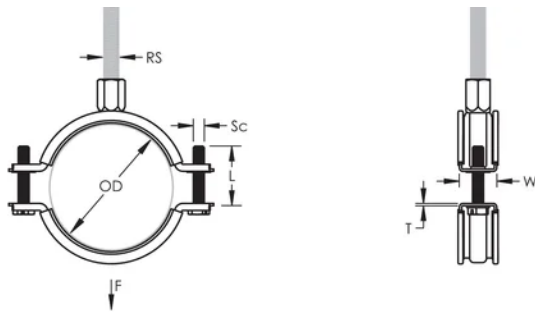

Longer ears position the screw farther from the hanger, improving tool clearance when the screw is tightened

Combination nut can be attached to M8 or M10 threaded rod, simplifying material handling

Screw length has been optimized to accommodate an increased pipe range, reducing inventory

## PRODUCT ATTRIBUTES

---

Article Number: 586319

Material: EPDM-SBR Rubber;Stainless Steel 316L (EN 1.4404)

Finish: Electropolished

Color: Black

Temperature: -50 to 110 °C

Outer Diameter (OD): 160 - 170 mm

Pipe Size: 6"

Rod Size (RS): M8;M10

Width (W): 25 mm

Thickness (T): 2 mm

Screw Diameter (Sc): 6

Screw Length (L): 37mm

Static Load: 2600N

## DIAGRAMS

---