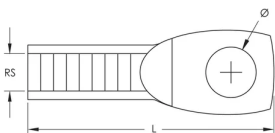

DIAGRAMS

WARNING

nVent products shall be installed and used only as indicated in nVent's product instruction sheets and training materials. Instruction sheets are available at www.nvent.com and from your nVent customer service representative. Improper installation, misuse, misapplication or other failure to completely follow nVent's instructions and warnings may cause product malfunction, property damage, serious bodily injury and death and/or void your warranty.