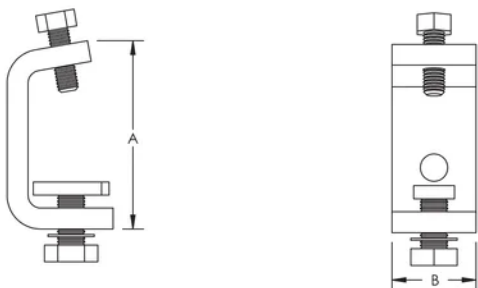

External Side Strut Beam Clamp

FEATURES

Wrap around version

Complete with fixings

SPECIFICATIONS

Table 1/1

Catalog Number	Article Number	Material	Finish	A	B
ZT607	313280	Steel	Hot-Dip Galvanized	90 mm	40 mm

DIAGRAMS

WARNING

nVent products shall be installed and used only as indicated in nVent's product instruction sheets and training materials. Instruction sheets are available at www.nvent.com and from your nVent customer service representative. Improper installation, misuse, misapplication or other failure to completely follow nVent's instructions and warnings may cause product malfunction, property damage, serious bodily injury and death and/or void your warranty.