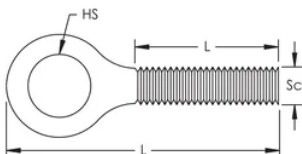

Eye Screw

FEATURES

Designed to accept nVent CADDY Speed Link wire rope or hook

SPECIFICATIONS

Finish: Electrogalvanized

Material: Steel

Table 1/1

Catalog Number	Article Number	Screw Diameter (Sc)	Screw Length (L)	Hole Size (HS)	Length (L)
SLEBM6	195854	6	20mm	7.2 mm	37.5mm
SLEBM8	195856	8	25mm	8.5 mm	50mm

DIAGRAMS