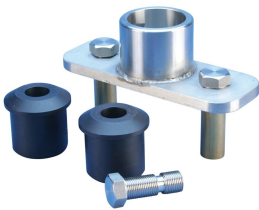

# Dual Terminal Adaptor

### FEATURES

For connection of nVent ERICO System 3000 air terminals to dual runs of nVent ERICO Ericore downconductor

### SPECIFICATIONS

Table 1/1

Catalog Number	Material	Depth (D)	Height (H)	Width (W)	Unit Weight
TERMDUALCOUP	Stainless Steel 316 (EN 1.4401)	68mm	80mm	220mm	3kg