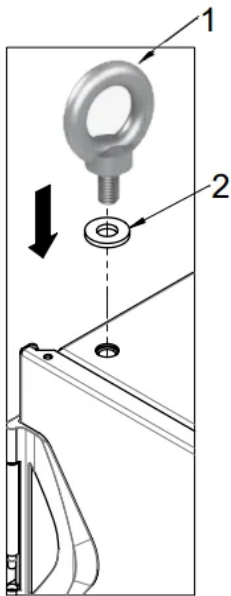

Varistar CP Lifting Eye Kit for Flush Top Cover

Data Solutions

CATALOG NUMBER

21630-030

Bolt on lifting eyes to lift and place cabinet without cabinet damage.

FEATURES

Thread M12

Application and static load-carrying capacity in accordance with DIN 582

PRODUCT ATTRIBUTES

Package Quantity: 4

Product Family: Varistar CP

Product Type: Eye Bolt

Works With: Cabinet; Varistar CP

Net Weight: 0.708kg

ADDITIONAL PRODUCT DETAILS

Only usable with raised top cover Application and loading as per DIN 582.