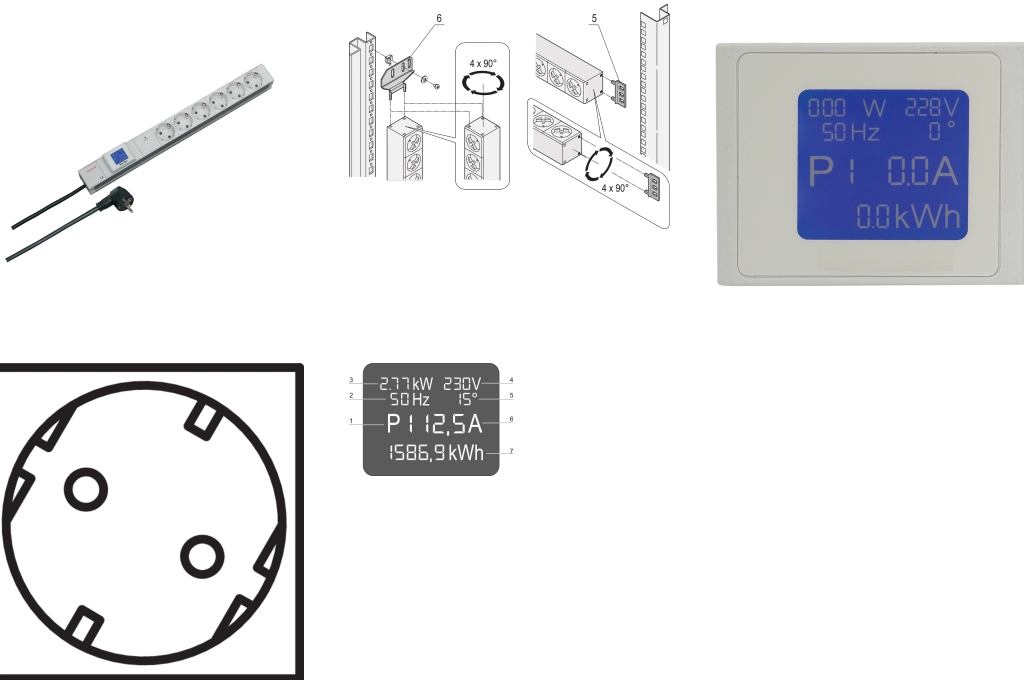

Socket Strip, SCHUKO/UTE, Local Display, 6 x SCHUKO/UTE Outlets

Data Solutions

CATALOG NUMBER

60110-294

PDU with local power meter. Relevant Power data are shown on an integrated display.

CERTIFICATIONS

FEATURES

Integrated measurement and display via local display unit

Socket strips with Schuko sockets

Mounting height 1 U

Socket strips can be rotated through all four directions (in 90° increments) during installation

Horizontal and vertical mounting

Measurement functions: Voltage, Current, Power, Frequency, cos phi

PRODUCT ATTRIBUTES

Product Type: Socket Strip

Socket Type: SCHUKO

Socket Quantity: 6

Color: Grey

Switched Outlets: No

Length: 438.5mm

Voltage AC: 230V

Depth: 44mm

Finish: Anodized

Gross Weight: 0.886kg

Material: Aluminum; Polyamide

Package Quantity: 1

WARNING