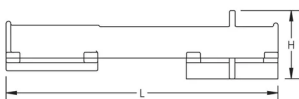

Mast Coupler

FEATURES

- Connects fiberglass mast to lower aluminum mast
- Provides guy attachment points and nVent ERICO Ericore exit point

SPECIFICATIONS

Table 1/2

Catalog Number	Article Number	Material	Height (H)	Length (L)	Width (W)	Hole Size (HS)
ILCOUPL	701320	Aluminum	113 mm	475mm	137 mm	10 mm

Table 2/2

Catalog Number	Article Number	Unit Weight
ILCOUPL	701320	2.25 kg

DIAGRAMS

WARNING

nVent products shall be installed and used only as indicated in nVent's product instruction sheets and training materials. Instruction sheets are available at www.nvent.com and from your nVent customer service representative. Improper installation, misuse, misapplication or other failure to completely follow nVent's instructions and warnings may cause