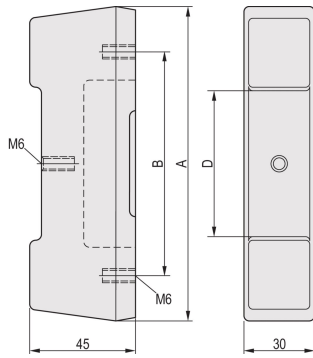

CompacPRO Rear Foot

The rear foot enables the assembly of the rear hood.

CERTIFICATIONS

FEATURES

PU foam, black

SPECIFICATIONS

- Works With:** Cases
- Product Family:** RatiopacPRO; RatiopacPRO AIR; CompacPRO; PropacPRO; Inpac
- Product Type:** Foot
- Type:** Foot
- Material:** Polyurethane

Table 1/1

Catalog Number	Rack Height	Package Quantity
20823-669	4U	1
20823-668	3U	2

WARNING

nVent products shall be installed and used only as indicated in nVent's product instruction sheets and training materials. Instruction sheets are available at www.nvent.com and from your nVent customer service representative. Improper installation, misuse, misapplication or other failure to completely follow nVent's instructions and warnings may cause product malfunction, property damage, serious bodily injury and death and/or void your warranty.