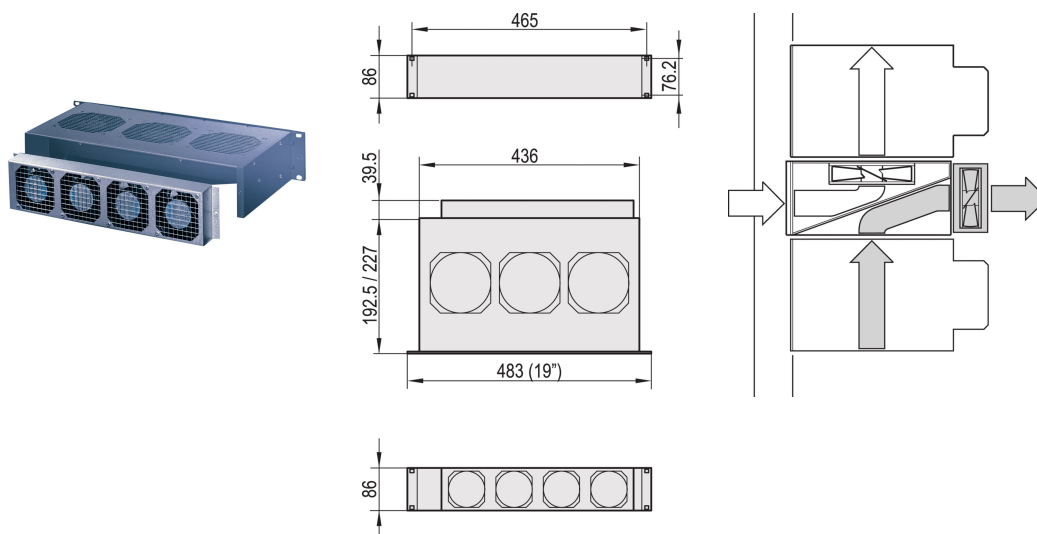

## CATALOG NUMBER

**10713-530**

Supplementary fan (built-on) with housing for Schroff pusher fan 2 U. No additional voltage supply necessary: connection is via 19" pusher fan.