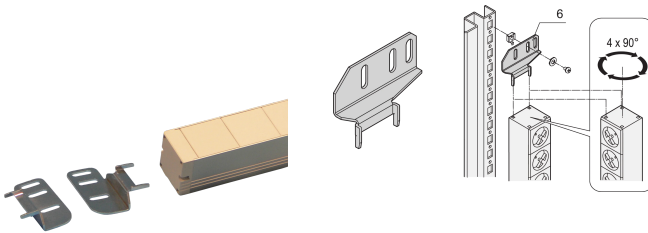

PDU Mounting Bracket for Vertical Mounting

CATALOG NUMBER

20110-068

Assembly kits for PDUs. Allows easy integration of PDUs in a rack.

CERTIFICATIONS

FEATURES

Easy assembly of basic and RackPower PDUs

PRODUCT ATTRIBUTES

Type: Basic PDU

Package Quantity: 2

Material: Stainless Steel

Product Type: Bracket

Gross Weight: 0.142kg

WARNING

nVent products shall be installed and used only as indicated in nVent's product instruction sheets and training materials. Instruction sheets are available at www.nvent.com and from your nVent customer service representative. Improper installation, misuse, misapplication or other failure to completely follow nVent's instructions and warnings may cause product malfunction, property damage, serious bodily injury and death and/or void your warranty.