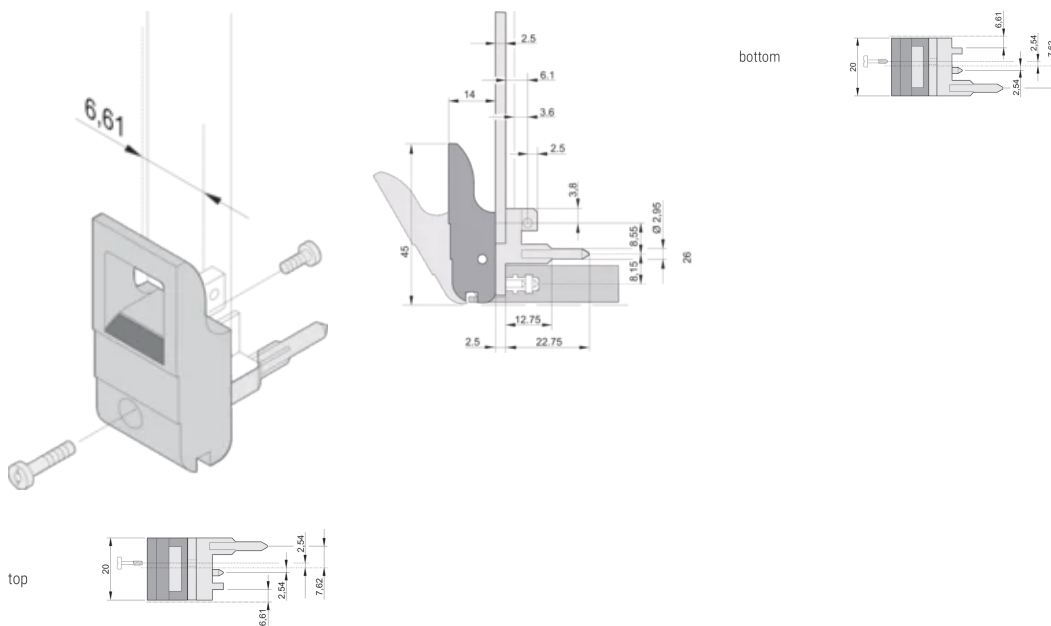

Insertor/Extractor Handle Type IET, Grey Lever, Black Button, Top, 100 Pieces

CATALOG NUMBER

20817-717

The inserter/extractor handle, type IET in accordance with IEEE 1101.10, 0,1" offset. Two of these handles can overcome a single lever force of 700 N (per pair).

CERTIFICATIONS

FEATURES

Suitable for insertion and extraction forces up to 700 N (per pair)

In accordance with IEEE 1101.10 and IEC 60297-3-102

A microswitch can be mounted

0.1" offset is used for PSUs with SMD Plus

PRODUCT ATTRIBUTES

Package Quantity: 100

Handle Type: IET; Top Front

Flammability Rating: UL® 94V-0

Color: Grey

Material: Polycarbonate

Product Type: Handle

Type: Inserter/Extractor, 0.1" Offset

Works With: Front Panels

Net Weight: 2.28kg

ADDITIONAL PRODUCT DETAILS

Please order Coding pegs and Microswitch separately.

DIAGRAMS

WARNING

nVent products shall be installed and used only as indicated in nVent's product instruction sheets and training materials. Instruction sheets are available at www.nvent.com and from your nVent customer service representative. Improper