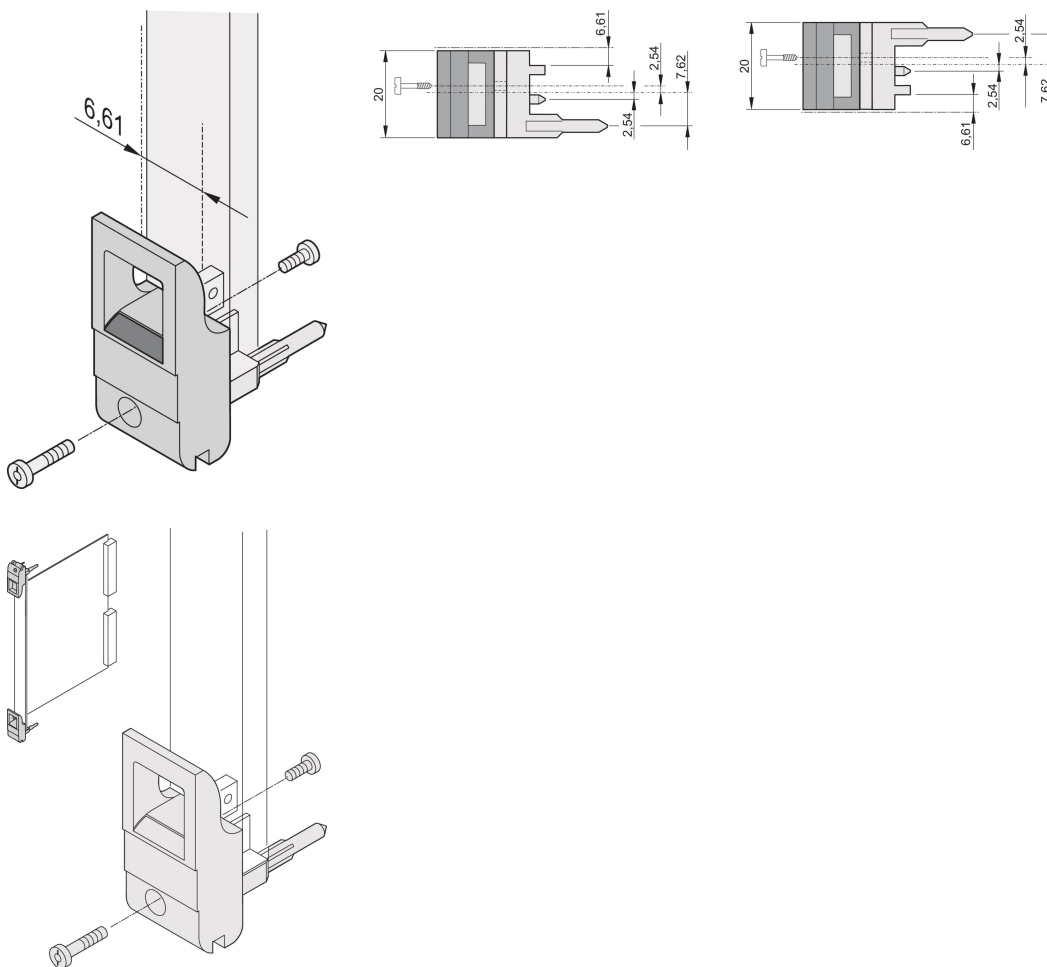

Insertor/Extractor Handle Type IET, Grey Lever, Black Button, Top, 100 Pieces

CATALOG NUMBER

20817-717

The inserter/extractor handle, type IET in accordance with IEEE 1101.10, 0,1" offset. Two of these handles can overcome a single lever force of 700 N (per pair).

CERTIFICATIONS

FEATURES

Suitable for insertion and extraction forces up to 700 N (per pair)

In accordance with IEEE 1101.10 and IEC 60297-3-102

A microswitch can be mounted

0.1" offset is used for PSUs with SMD Plus

PRODUCT ATTRIBUTES

Package Quantity: 100

Handle Type: IET; Top Front

Flammability Rating: UL® 94V-0

Color: Grey

Material: Polycarbonate

Product Type: Handle

Type: Inserter/Extractor, 0.1" Offset