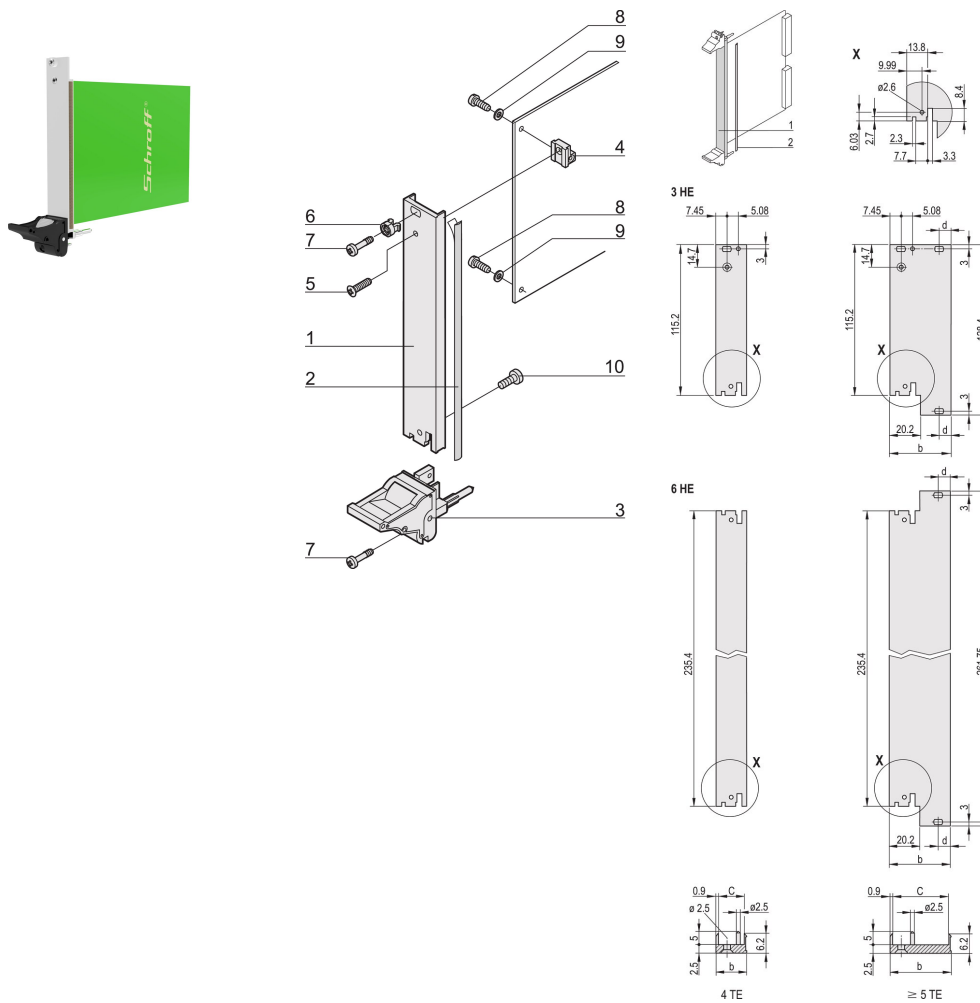

# Plug-In Unit Kit With IEL Handle, Shielded, Black 3 U, 10 HP

CATALOG NUMBER

20848-590

Plug-in unit, with IEL inserter/extractor black handle, 3 U, front assembly. The U-shaped front panel enable shielding with a textile gasket.

## FEATURES

---

U-shaped front panel for textile gasket

Suitable for insertion and extraction forces up to 700 N (per pair)

Enable the installation of a microswitch

Enable the installation of coding pegs in accordance with IEC 60297-3-103/ IEEE 1101.10

## PRODUCT ATTRIBUTES

---

Rack Width: 10HP

Package Quantity: 1

Handle Type: IEL

Mounting: Screw-on Front

Gasket Type: Textile EMC

Front Finish: Anodized

Rack Height: 3U

Type: Front Panel with Handle (PIU)

Width (W): 50.5mm