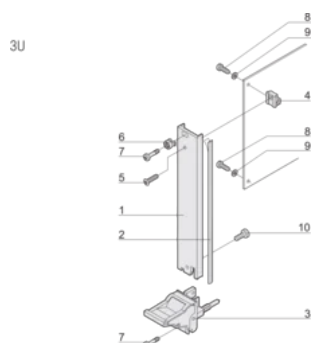

FEATURES

U-shaped front panel for textile gasket

Suitable for insertion and extraction forces up to 700 N (per pair)

Enable the installation of a microswitch

Enable the installation of coding pegs in accordance with IEC 60297-3-103/ IEEE 1101.10

PRODUCT ATTRIBUTES

Rack Width: 10HP

Package Quantity: 1

Handle Type: IEL

Mounting: Screw-on Front

Gasket Type: Textile EMC

Front Finish: Anodized

Rear Finish: Etched

Treated Edges: No

Complies With: IEC 60297-3-102; IEEE 1101.10; IEC 60297-3-103; IEEE 1101.1/11

EMC Shielding: Yes

Finish: Anodized; Passivated

Height (H): 128.4mm

Material: Aluminum

Product Type: Front Panel

Rack Height: 3U

Type: Front Panel with Handle (PIU)

Width (W): 50.5mm

DIAGRAMS

WARNING

---

nVent products shall be installed and used only as indicated in nVent's product instruction sheets and training materials. Instruction sheets are available at www.nvent.com and from your nVent customer service representative. Improper installation, misuse, misapplication or other failure to completely follow nVent's instructions and warnings may cause