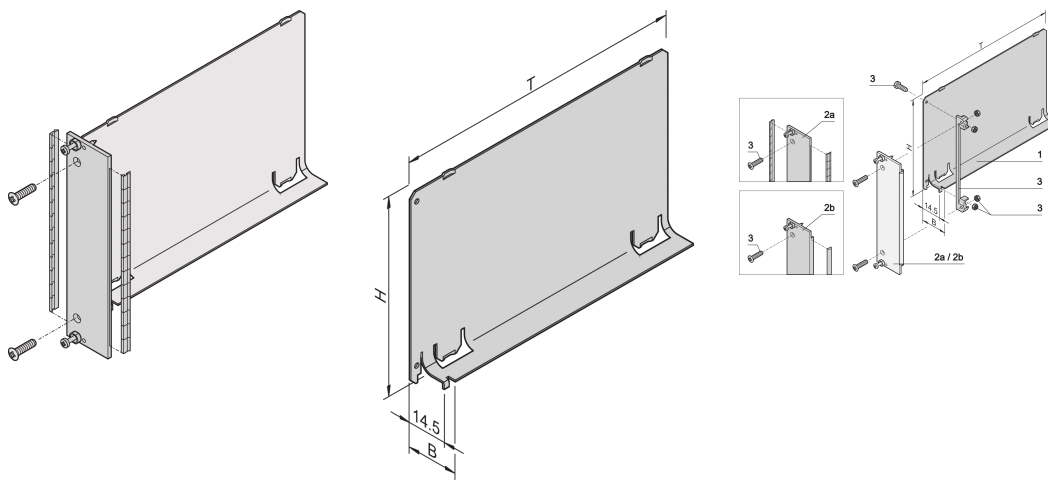

## CATALOG NUMBER

**20848-721**

The air baffle with flat front panel covers an empty slot and eliminates an air leak. The flat front panel accepts a stainless steel EMC gasket.