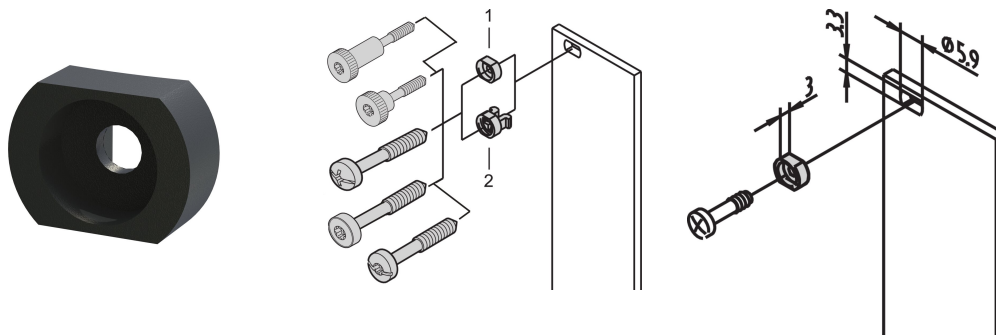

# Sleeves for M2.5, Brass, Black, 10 pcs

## CATALOG NUMBER

21100-885

Sleeve guides the collar screw when fastening the front panel.

## FEATURES

Sleeve guides the collar screw when fastening the front panel

Sleeve is inserted into the elongated hole of the front panel

## PRODUCT ATTRIBUTES

Material: Brass

Package Quantity: 10

Product Type: Sleeve

Works With: Front Panels