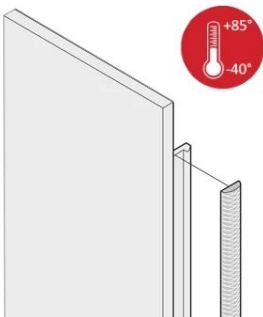

# Front Panel EMC Textile Shielding Kit, -40...+85°C, 4 U, 10 Pieces

## CATALOG NUMBER

**21102-858**

The textile EMC gaskets are inserted into a slot on the right hand side of the U-shaped front panels. The gaskets are glued to the front panel. For an expanded temperature range up to +85°C.

## FEATURES

Textile EMC gasket is affixed laterally on the front panel or in the groove of the right-hand profile as appropriate.

Profile seal is bonded onto the contact surface of the 19" bracket or of the rear angle and sets up the conductive connection to the U-shaped front panels

## PRODUCT ATTRIBUTES

Rack Height: 4U

Package Quantity: 10

Material: Thermoplastic Elastomer

Product Family: EuropacPRO; PropacPRO; RatiopacPRO AIR; PropacPRO; Frame Type Plug-In Unit

Product Type: Shielding Kit