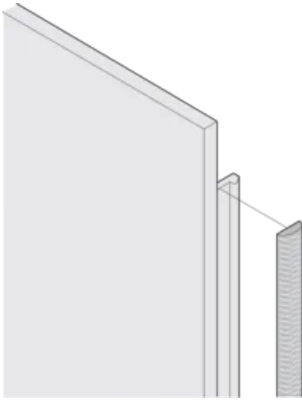

Net Weight: 0.098kg

ADDITIONAL PRODUCT DETAILS

EMC gaskets (textile) are required for shielding the front panels.

DIAGRAMS

WARNING

---

nVent products shall be installed and used only as indicated in nVent's product instruction sheets and training materials. Instruction sheets are available at www.nvent.com and from your nVent customer service representative. Improper installation, misuse, misapplication or other failure to completely follow nVent's instructions and warnings may cause product malfunction, property damage, serious bodily injury and death and/or void your warranty.

North America

All locations
+1.763.422.2661
Chat with us:
nvent.com/schroff

Europe

Straubenhardt, Germany
+49.7082.794.0
Betschdorf, France
+33.3.88.90.64.90
Warsaw, Poland
+48.22.209.98.35
Assago, Italy
+39.02.932.7141
Chat with us:
nvent.com/schroff

Asia

Shanghai, China
+86.21.2412.6943
Qingdao, China
+86.532.8771.6101
Singapore
+65.6768.5800
Shin-Yokohama, Japan
+81.45.476.0271
Chat with us:
nvent.com/schroff

Middle East & India

Dubai, United Arab
Emirates
+971.4.378.1700
Bangalore, India
+91.80.6715.2001
Istanbul, Turkey
+90.216.250.7374
Chat with us:
nvent.com/schroff

Our powerful portfolio of brands:

CADDY ERICO HOFFMAN ILSCO SCHROFF TRACHTE