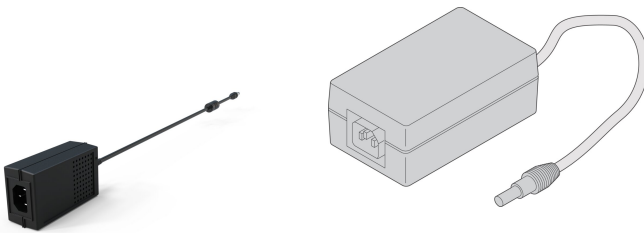

Power Supply for Electronic Lock

CATALOG NUMBER

23130-515

External power supply for electronic handles.

CERTIFICATIONS

FEATURES

Power adapter to supply lever handle (MLR 3000, MLR1000) and gateway

PRODUCT ATTRIBUTES

Product Type: AC/DC Power Supply

Product Family: Varistar CP

Type: Power Supply

Works With: MLR Electronic Lock; Varistar CP

Net Weight: 0.289kg

Package Quantity: 1

WARNING

nVent products shall be installed and used only as indicated in nVent's product instruction sheets and training materials. Instruction sheets are available at www.nvent.com and from your nVent customer service representative. Improper installation, misuse, misapplication or other failure to completely follow nVent's instructions and warnings may cause