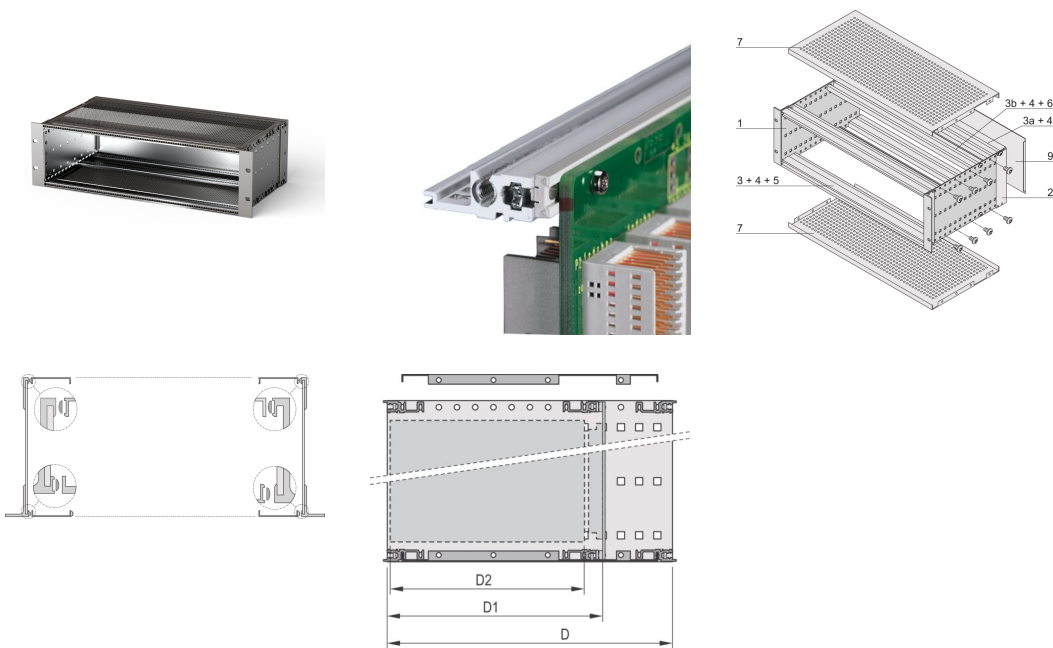

EuropacPRO 19" Subrack Kit for Backplane, Heavy, Shielded, 3 U, 355 mm

CATALOG NUMBER

24563-174

EMC Shielded subrack for backplane mounting, heavy version with tox welded side panels.

CERTIFICATIONS

FEATURES

Subrack with side panel type H ("Heavy"), 19" bracket is firmly fixed to side panel (tox-cold welded)

Modifications such as cutouts, different finishes or dimensions available

Supplied as space-saving flat-pack

Aluminum construction

Horizontal rail type "Heavy"

Rear horizontal rail for backplane mounting with insulation strip

EMC of approximately 40 dB at 1 GHz, 30 dB at 2 GHz, assuming that the front is covered with shielded front panels, testing in accordance with VG 95373 part 15

PRODUCT ATTRIBUTES

Rack Height: 3U

Depth (D): 355mm

Package Quantity: 1

For Mounting: Backplane

Board Depth: 160mm; 220mm; 280mm

Gasket Type: Textile EMC

Shock and Vibration Tolerance: 5g (force)