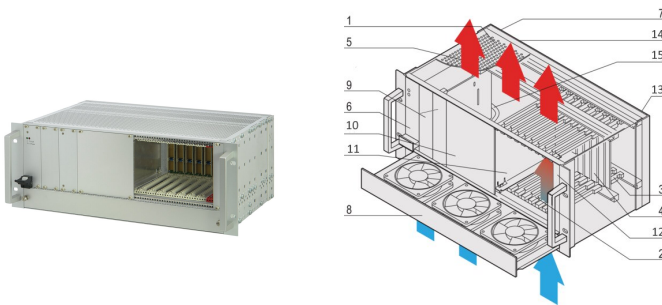

CPCI System With Pluggable PSU, 4 U, 8 Slot

CATALOG NUMBER

24579-260

4 U CompactPCI System with vertical Card Cage for eight 3U Boards, eight RTM Boards and one 3U Pluggable Power Supply.

CERTIFICATIONS

FEATURES

In accordance with IEC 60297-3-101, -102, -103; IEEE 1101.1, 1101.10/11; backplane in accordance with PICMG 2.0 rev. 3.0

System with vertical card cage. Board format Front: 3 U, 160 mm deep; Rear I/O: 3 U, 80 mm deep

Backplane 8 slot, 3 U, 32 bit; system slot right; 8 HP wide CPU can be used; Power backplane

Heat dissipation by 1 U hot-swap fan unit, airflow bottom to top

19"-compatible PSU, 300 W, 3 U, 8 HP

Option to mount a hard disk

PRODUCT ATTRIBUTES

Product Type: System

Number of Slots: 8

Type: 19" Rack Mount

Backplane Type: 3 U CompactPCI

Data Transfer: 32-bit PCI Bus

Power per Slot: 40W

Input Voltage AC: 100 – 240V