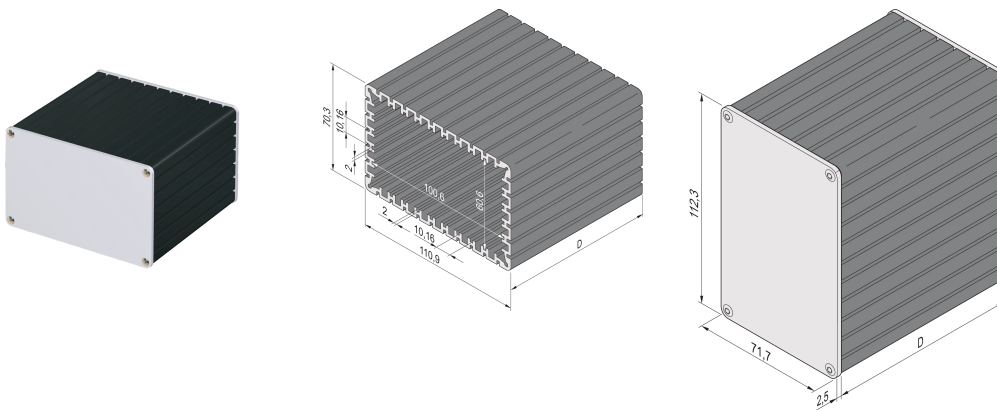

Minipac Rectangular Shape Case, Desktop

CATALOG NUMBER

24814-024

The rectangular Alu-profile case enables a user to insert 4 standard PCBs (height 100 mm x depth 160 mm). The PCBs will be inserted in grooves in the Alu-profile tube. Both sides are covered with 2.5 mm thick front panels.

CERTIFICATIONS

FEATURES

Accommodates 4 standardized PCBs (height 100 mm, depth 160 mm) or rotated by 90° to accommodate 8 non-standardized PCBs (height 60 mm, depth 160 mm)

PCB thickness 1.6 mm, spacing 10.16 mm (2 HP)

Length D = 160 mm, long side 110.9 mm, short side 70.3 mm

Desktop version

PRODUCT ATTRIBUTES

Product Type: Small Form Factor Case

Product Family: Minipac

Type: Desktop

Height: 112.3mm

Width: 71.7mm

Depth: 160.5mm

Material: Aluminum

Color: Black

Finish: Anodized

Protection Rating: IP40

Cooling: Non-Perforated

Shape: Rectangular

Package Quantity: 1