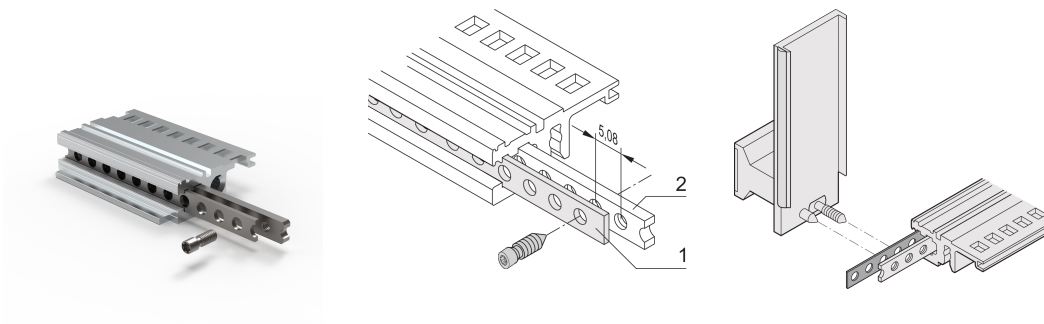

# Horizontal Rail Perforated Strip, 20 HP

## CATALOG NUMBER

**30845-189**

Perforated strip out of 1mm Aluminum for centering shielded plug-in units.

## FEATURES

For centering the shielded plug-in units

## PRODUCT ATTRIBUTES

Rack Width: 20HP

Package Quantity: 1

Length: 106.48mm

Material: Aluminum

Product Family: EuropacPRO; RatiopacPRO; RatiopacPRO AIR; CompacPRO; PropacPRO; Inpac

Product Type: Perforated Strip