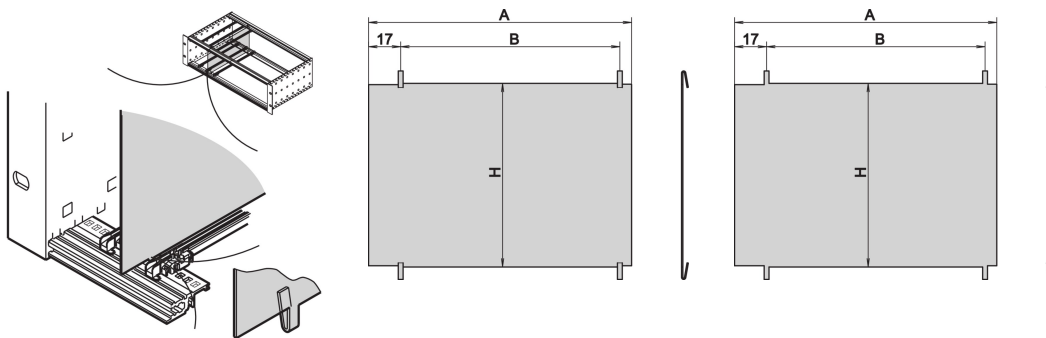

## CATALOG NUMBER

**34562-764**

The divider plate enables the user to create a separate area inside a subrack or case. The plate can be clipped into the perforation of the horizontal rails. The subracks or cases have to be disassembled if the plate will be assembled.

## FEATURES

Mounts by clipping into horizontal rails

Space requirement on component side: 2.0 mm

Fitting depends on gasketing method (stainless steel/textile gasket)

## PRODUCT ATTRIBUTES

Rack Height: 6U

Package Quantity: 1

Depth: 220mm

Length: 220mm

Material: Stainless Steel

Product Family: EuropacPRO

Product Type: Side Panel