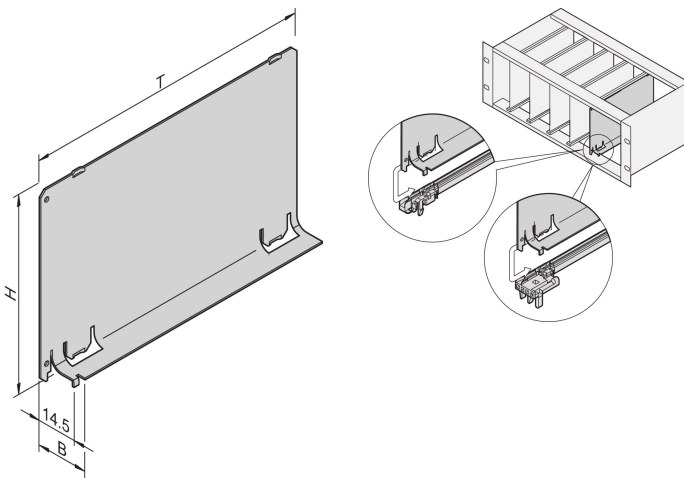

Air Baffle Without Front Panel, 6 U, 4 HP, Depth 220 mm

CATALOG NUMBER

34562-827

The air baffle without a partial front panel can be combined with a front panel that covers the complete width. It covers an empty slot to eliminate an air leak.

CERTIFICATIONS

FEATURES

Air baffles eliminate air leaks from empty slots

Cover is pushed into the guide rail

PRODUCT ATTRIBUTES

Rack Height: 6U

Package Quantity: 1

Depth: 220mm