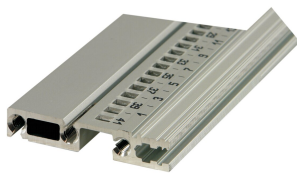

Horizontal Rail, Rear, Type R-VT, Rugged, 42 HP

CATALOG NUMBER

34566-742

Combinations of horizontal rails and side panels

„+“ can be combined, „-“ combination not recommended

		Light 1.1	Flexibel 1.1	Heavy 1.1	Rugged 1.1
Horizontal rail	Horizontal rail	+	+	+	+
Horizontal rail	Horizontal rail	+	+	+	+
Horizontal rail	Horizontal rail	+	+	-	-
Horizontal rail	Horizontal rail	+	+	-	-

The horizontal rail, type rugged VT enables the direct assembly of a backplane.

CERTIFICATIONS

FEATURES

Type R-VT "rugged" horizontal rail with 3-hole fixing for increased robustness

Aluminum extrusion, anodized finish, conductive contact surface

PRODUCT ATTRIBUTES

Rack Width: 42HP

Package Quantity: 1

Finish: Anodized

Length: 218.44mm

Material: Aluminum

Product Family: EuropacPRO

Product Type: Horizontal Rail