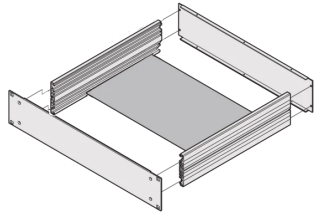

# MultipacPRO Mounting Plate

Mounting plates are designed for the mounting of heavy components, e.g. transformers.

## FEATURES

Mounting plates are designed for the mounting of heavy components, e.g. transformers

Bolted laterally inside on a 19" chassis

## SPECIFICATIONS

- Material:** Aluminum
- Works With:** Chassis
- Product Type:** Mounting Plate
- Product Family:** MultipacPRO

Table 1/1

| Catalog Number | Depth | Package Quantity | Rack Width | Width   | Certifications |
|----------------|-------|------------------|------------|---------|----------------|
| 20860-107      | 150mm | 1                | 84HP       | 402.5mm | RoHS           |
| 20860-112      | 450mm | 1                | 84HP       | 402.5mm |                |
| 20860-111      | 390mm | 1                | 84HP       | 402.5mm | RoHS           |
| 20860-108      | 210mm | 1                | 84HP       | 402.5mm | RoHS           |
| 20860-110      | 330mm | 1                | 84HP       | 402.5mm | RoHS           |
| 20860-109      | 270mm | 1                | 84HP       | 402.5mm | RoHS           |