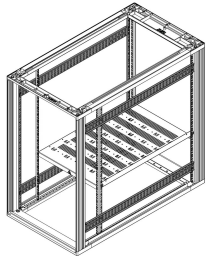

Novastar Depth Member

Depth member which is adjustable in 1 U increments in the height.

CERTIFICATIONS

FEATURES

For assembly on cabinet uprights

Adjustable in 1 U increments

SPECIFICATIONS

Product Type: Bracket

Table 1/1

Catalog Number	Depth	Material	Finish	Package Quantity	Type	Package Unit
27230-170	900mm	Steel	Aluminum-Zinc Plated	2	Depth Member	Pair
27230-169	800mm	Steel	Aluminum-Zinc Plated	2	Depth Member	Pair
27230-167	500mm	Steel	Aluminum-Zinc Plated	2	Depth Member	Pair
27230-171	1000mm	Steel	Aluminum-Zinc Plated	2	Depth Member	Pair

Catalog Number	Depth	Material	Finish	Package Quantity	Type	Package Unit
27230-168	600mm	Steel	Aluminum-Zinc Plated	2	Depth Member	Pair

WARNING

nVent products shall be installed and used only as indicated in nVent's product instruction sheets and training materials. Instruction sheets are available at www.nvent.com and from your nVent customer service representative. Improper installation, misuse, misapplication or other failure to completely follow nVent's instructions and warnings may cause product malfunction, property damage, serious bodily injury and death and/or void your warranty.