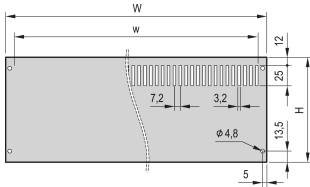

PropacPRO Rear Panel, Full Width, Unshielded

The rear panel, full width for PropacPRO Case mounts to the frame of the case. With or without vented slots.

CERTIFICATIONS

FEATURES

Alu panel, 2.0 mm (84 HP 2.5 mm)

Mounting with support bracket on case (right and left)

SPECIFICATIONS

- **Material:** Aluminum
- **Finish:** Anodized
- **Works With:** Cases
- **Product Family:** PropacPRO
- **Type:** Rear Panel
- **Product Type:** Side Panel

Table 1/2

Catalog Number	Rack Height	Rack Width	Design Feature	Package Quantity
24576-153	4U	63HP	Perforated	1
24576-145	2U	63HP	Perforated	1
24576-050	3U	84HP	Non-Perforated	1
24576-149	3U	63HP	Perforated	1
24576-150	3U	84HP	Perforated	1