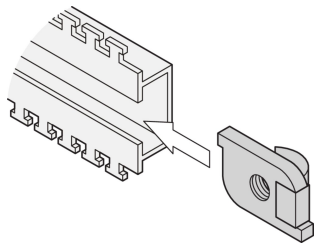

# Slide Nut Kit for C-Rail

C-Rails are for better cable management. Installation generally behind the 19" uprights. They are compatible with standard cable clabs.

## FEATURES

Slide nut for C-profiles