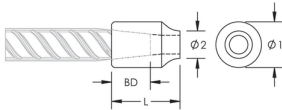

INFORMATIONS PRODUIT COMPLÉMENTAIRES

Bar dimensions and weights listed may vary by region. Coupler sizes not shown may be available by special order. Contact your nVent LENTON representative for more information.

The design of the weld, the selection of electrode, and other relevant choices depend on the chemical and physical properties of the structural steel to which the couplers are welded. Engineers who design assemblies should adhere to all appropriate regulations.

Suffix "EE" has been added to some part numbers to clarify design version among regions.

DIAGRAMMES

AVERTISSEMENT

Les produits nVent doivent être installés et utilisés uniquement comme indiqué dans les feuilles d'instructions et les documents de formation de nVent. Les feuilles d'instructions sont disponibles sur www.nvent.com et auprès de votre représentant du service client nVent. Une installation incorrecte, une mauvaise utilisation, une mauvaise application ou tout autre défaut de respect total des instructions et des avertissements de nVent peut entraîner une défaillance du produit, des dommages matériels, des blessures corporelles graves et la mort et/ou annuler votre garantie.

North America

+1.800.753.9221
Option 1 – Customer Care
Option 2 – Technical
Support

Europe

Netherlands:
+31 800-0200135
France:
+33 800 901 793

Europe

Germany:
800 1890272
Other Countries:
+31 13 5835404