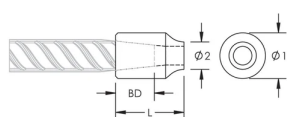

INFORMATIONS PRODUIT COMPLÉMENTAIRES

Bar dimensions and weights listed may vary by region. Coupler sizes not shown may be available by special order. Contact your nVent LENTON representative for more information.

The design of the weld, the selection of electrode, and other relevant choices depend on the chemical and physical properties of the structural steel to which the couplers are welded. Engineers who design assemblies should adhere to all appropriate regulations.

Suffix "EE" has been added to some part numbers to clarify design version among regions.

DIAGRAMMES

AVERTISSEMENT

Les produits nVent doivent être installés et utilisés uniquement comme indiqué dans les feuilles d'instructions et les documents de formation de nVent. Les feuilles d'instructions sont disponibles sur www.nvent.com et auprès de votre représentant du service client nVent. Une installation incorrecte, une mauvaise utilisation, une mauvaise application ou tout autre défaut de respect total des instructions et des avertissements de nVent peut entraîner une défaillance du produit, des dommages matériels, des blessures corporelles graves et la mort et/ou annuler votre garantie.

North America

+1.800.753.9221
Option 1 – Customer Care
Option 2 – Technical
Support

Europe

Netherlands:
+31 800-0200135
France:
+33 800 901 793

Europe

Germany:
800 1890272
Other Countries:
+31 13 5835404