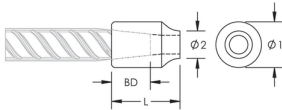

INFORMATIONS PRODUIT COMPLÉMENTAIRES

Bar dimensions and weights listed may vary by region. Coupler sizes not shown may be available by special order. Contact your nVent LENTON representative for more information.

The design of the weld, the selection of electrode, and other relevant choices depend on the chemical and physical properties of the structural steel to which the couplers are welded. Engineers who design assemblies should adhere to all appropriate regulations.

Suffix "EE" has been added to some part numbers to clarify design version among regions.

DIAGRAMMES

AVERTISSEMENT

Les produits nVent doivent être installés et utilisés uniquement comme indiqué dans les feuilles d'instructions et les documents de formation de nVent. Les feuilles d'instructions sont disponibles sur www.nvent.com et auprès de votre représentant du service client nVent. Une installation incorrecte, une mauvaise utilisation, une mauvaise application ou tout autre défaut de respect total des instructions et des avertissements de nVent peut entraîner une défaillance du produit, des dommages matériels, des blessures corporelles graves et la mort et/ou annuler votre garantie.

North America

+1.800.753.9221

Option 1 – Customer Care

Option 2 – Technical

Support

Europe

Netherlands:

+31 800-0200135

France:

+33 800 901 793

Europe

Germany:

800 1890272

Other Countries:

+31 13 5835404