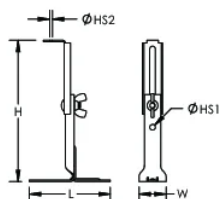

FONCTIONS

Ideal solution for in-deck concrete electrical box applications

Easy, tool-free adjustment for various concrete deck depths

Universal support for a wide range of commercially available electrical boxes

Enhanced stability, utilizing the nVent CADDY Footed Box/Conduit Support 4" and 6" base

More efficient installation compared to traditional methods

SPÉCIFICATIONS

Table 1/1

Référence catalogue	Taille de trou 1 (HS1)	Taille de trou 2 (HS2)	Longueur (L)	Largeur (W)	Hauteur (H)
ABS1	4.7752 mm	6.35 mm	95.25mm	31.75 mm	101.6 - 165.1 mm
ABS2	4.7752 mm	6.35 mm	95.25mm	31.75 mm	152.4 - 215.9 mm