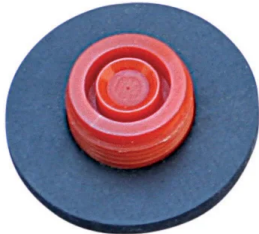

CPPW Tapered Plastic Screw-In Plug for A2

FONCTIONS

Designed for use with the A2 coupler families

Designed to keep dirt, water and concrete slurry out of the coupler during the concrete pour

Color coded for the appropriate coupler size

SPÉCIFICATIONS

Matériau: Polyéthylène haute densité (HDPE)

Table 1/2

Référence catalogue	Taille de barre d'armature, métrique	Taille de barre d'armature, US	Taille de barre d'armature, Canada	Diamètre 1 (Ø1)	Diamètre 2 (Ø2)	Hauteur (H)
EL20CPPW	20 mm	#6	20M	27 mm	41 mm	13 mm
EL28CPPW	28 mm	#9	30M	37 mm	50 mm	16 mm
EL16CPPW	16 mm	#5	15M	22 mm	36 mm	13 mm
EL32CPPW	32 mm	#10		42 mm	54 mm	16 mm
EL22CPPW	22 mm	#7		33 mm	43 mm	16 mm
EL12CPPW	12 mm	#4	10M	17 mm	32 mm	13 mm
EL25CPPW	25 mm	#8	25M	33 mm	46 mm	16 mm