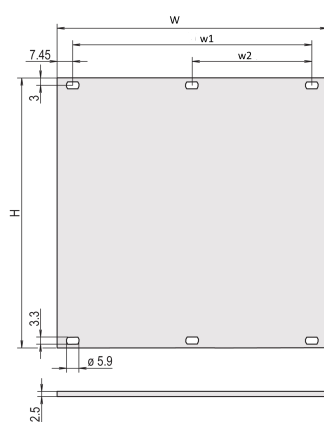

Face avant, non blindée, 4 U, 84 F, 2,5 mm, Al, face avant anodisée, face d'appui conductrice

RÉFÉRENCE CATALOGUE

30847-465

Face avant, sans blindage, face vue anodisée et face d'appui conductrice

CERTIFICATIONS

FONCTIONS

Face avant modulaire, Aluminium, 2,5 mm

aluminium, face vue anodisée, conductrice

ATTRIBUTS DU PRODUIT

Hauteur du rack: 4U

Quantité par colis: 1

Type accessoire: Face avant

Fixation: À visser à l'avant

Finition avant: Anodisé