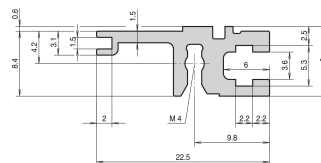

Profilé horizontal, arrière, type L-ST, léger, standard, 84 F

RÉFÉRENCE CATALOGUE

34560-484

Combinations of horizontal rails and side panels

	84 F	84 F	84 F	84 F
84 F	-	+	+	+
84 F	+	+	+	+
84 F	+	+	-	-
Horizontal rail	Light rail	Medium rail	Heavy rail	Super rail