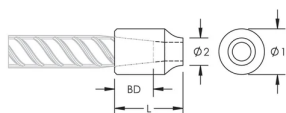

INFORMATIONS PRODUIT COMPLÉMENTAIRES

Bar dimensions and weights listed may vary by region. Coupler sizes not shown may be available by special order. Contact your nVent LENTON representative for more information.

The design of the weld, the selection of electrode, and other relevant choices depend on the chemical and physical properties of the structural steel to which the couplers are welded. Engineers who design assemblies should adhere to all appropriate regulations.

Suffix "EE" has been added to some part numbers to clarify design version among regions.

DIAGRAMMES

AVERTISSEMENT

Les produits nVent doivent être installés et utilisés uniquement comme indiqué dans les feuilles d'instructions et les documents de formation de nVent. Les feuilles d'instructions sont disponibles sur www.nvent.com et auprès de votre représentant du service client nVent. Une installation incorrecte, une mauvaise utilisation, une mauvaise application ou tout autre défaut de respect total des instructions et des avertissements de nVent peut entraîner une défaillance du produit, des dommages matériels, des blessures corporelles graves et la mort et/ou annuler votre garantie.

North America

+1.800.753.9221

Option 1 – Customer Care

Option 2 – Technical

Support

Europe

Netherlands:

+31 800-0200135

France:

+33 800 901 793

Europe

Germany:

800 1890272

Other Countries:

+31 13 5835404