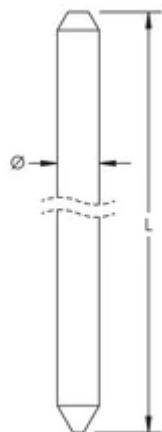

AVERTISSEMENT

Les produits nVent doivent être installés et utilisés uniquement comme indiqué dans les feuilles d'instructions et les documents de formation de nVent. Les feuilles d'instructions sont disponibles sur www.nvent.com et auprès de votre représentant du service client nVent. Une installation incorrecte, une mauvaise utilisation, une mauvaise application ou tout autre défaut de respect total des instructions et des avertissements de nVent peut entraîner une défaillance du produit, des dommages matériels, des blessures corporelles graves et la mort et/ou annuler votre garantie.

Notre gamme complète de marques:

CADDY ERICO HOFFMAN ILSCO SCHROFF TRACHTE